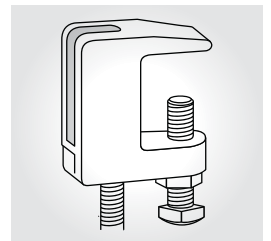

15

16

17

18

19

20

01 **C704A Offset J-hook**  
Sizes ½ in. through 3 in. IPS

02 **M732H I-beam with eye nut**  
MSS SP69 Type 28

03 **M732/M732 Ext I-beam clamp with swing nut**  
Sizes ¾ in. through ¾ in. Rod  
MSS SP69 Type 30

04 **C736 Light welded steel bracket**  
Max. load 750 lb  
MSS SP69 type 31

05 **C739M Medium welded steel bracket**  
Max. load 1,500 lb  
MSS SP69 type 32