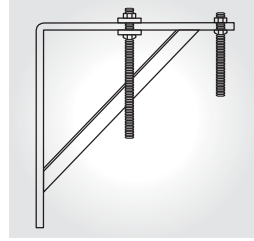

— Hanger accessories

Other products available. Contact your regional sales office.

01

02

03

04

05

06

07

08

09

10

11

12

13

14

15

16

17

18

19

20

01 **C704A Offset J-hook**
Sizes ½ in. through 3 in. IPS

02 **M732H I-beam with eye nut**
MSS SP69 Type 28

03 **M732/M732 Ext I-beam clamp with swing nut**
Sizes ¾ in. through ¾ in. Rod
MSS SP69 Type 30

04 **C736 Light welded steel bracket**
Max. load 750 lb
MSS SP69 type 31

05 **C739M Medium welded steel bracket**
Max. load 1,500 lb
MSS SP69 type 32

06 **C739H Heavy welded steel bracket**
Max. load 3,000 lb
MSS SP69 type 33

07 **M750 Side beam bracket**
Sizes ¾ in. through ¾ in. rod
MSS SP69 type 34

08 **C785A Pipe stanchion saddle**
Sizes 4 in. through 36 in. IPS
MSS SP69 type 37

09 **C786 Adj. pipe saddle support**
Sizes 2½ in. through 36 in. IPS
MSS SP69 type 38

10 **C789 Steel pipe covering protection saddle**
MSS SP69 type 39

11 **C790 Insulation protection shield for PVC-coated pipe lines and insulated copper tubing**
Sizes ¾ in. through 12 in. IPS
MSS SP69 type 40

12 **RC729A Single pipe roll**
Sizes 1 in. through 24 in. IPS
MSS SP69 type 41

13 **C729 Adj. roller hanger**
Sizes 1 in. through 20 in. IPS
MSS SP69 type 43

14 **S730C Pipe roll + base**
MSS SP69 type 44

15 **S730D Adj. pipe roll & base**
MSS SP69 type 46

16 **C769 Top I-beam clamp**
Sizes ¾ in. through ¾ in. rod
MSS SP69 type 25

17 **C755 T/C757 T Center I-beam clamp**
MSS SP69 type 21

18 **C780 Weld attachment as shown or inverted less bolt**
MSS SP69 type 22

19 **M778 Top beam C-clamp**
Sizes ¾ in. through ¾ in. rod
MSS SP69 type 19

20 **M777 Junior top beam C-clamp**
Sizes ¾ in. through ¾ in. rod
MSS SP69 type 18