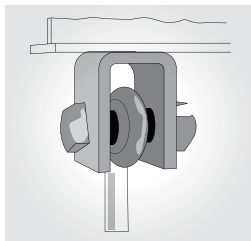

15

16

17

18

19

20

01 **C704A Offset J-hook**  
Sizes ½ in. through 3 in. IPS

02 **M732H I-beam with eye nut**  
MSS SP69 Type 28

03 **M732/M732 Ext I-beam clamp with swing nut**  
Sizes ¾ in. through ¾ in. Rod  
MSS SP69 Type 30

04 **C736 Light welded steel bracket**  
Max. load 750 lb  
MSS SP69 type 31

05 **C739M Medium welded steel bracket**  
Max. load 1,500 lb  
MSS SP69 type 32