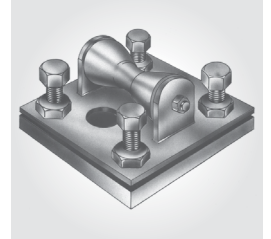

15

16

17

18

19

20

01 **C704A Offset J-hook**  
Sizes ½ in. through 3 in. IPS

02 **M732H I-beam with eye nut**  
MSS SP69 Type 28

03 **M732/M732 Ext I-beam clamp with swing nut**  
Sizes ¾ in. through ¾ in. Rod  
MSS SP69 Type 30

04 **C736 Light welded steel bracket**  
Max. load 750 lb  
MSS SP69 type 31

05 **C739M Medium welded steel bracket**  
Max. load 1,500 lb  
MSS SP69 type 32