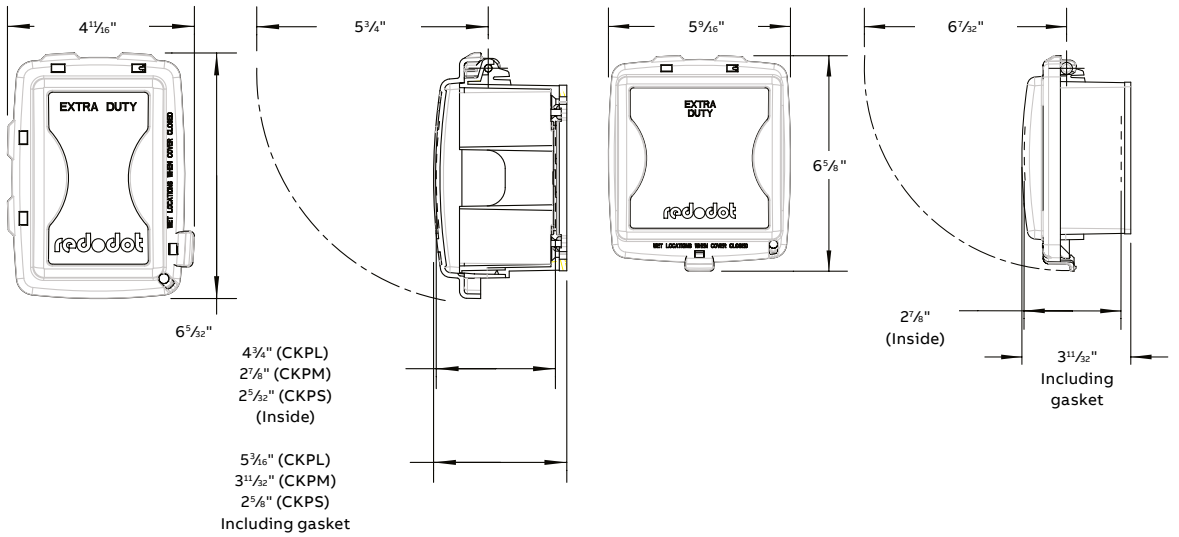

- Complies with CEC Rule 26-708(2) for extra-duty outlet box hoods – required in wet locations (area 1)
- Robust stainless steel hinge pin – ideal for high-traffic areas
- Available in single- and two-gang configurations with a variety of cover depths
- Accommodates numerous receptacle configurations and almost every common plug and cord size
- Keyhole mounts make it fast and easy to install – just loosen existing device screws and slide cover over
- Combination box or device-mounting design provides flexibility in installation
- Lockable for security, whether in use or not
- Ships with adapter plates and pre-mounted gaskets
- Unique wasp guard included to keep out unwanted pests

Red Dot Code Keeper extra-duty nonmetallic while-in-use covers

Cat. no	Top colour	Bottom colour	Std. ctn.
Single-gang shallow – vertical or horizontal – 2¼" deep			
CKPS-C-CN	Clear	Grey	7
CKPS-G-CN	Grey	Grey	7
CKPS-W-CN	White	White	7
CKPS-BR-CN	Bronze	Bronze	7
Single-gang medium – vertical or horizontal – 2½" deep			
CKPM-C-CN	Clear	Grey	6
CKPM-G-CN	Grey	Grey	6
CKPM-W-CN	White	White	6
CKPM-BR-CN	Bronze	Bronze	6
Single-gang large – vertical or horizontal – 4¾" deep			
CKPL-C-CN	Clear	Grey	4
Two-gang medium – 2½" deep			
2CKPM-C-CN	Clear	Grey	4
2CKPM-G-CN	Grey	Grey	4
2CKPM-W-CN	White	White	4
2CKPM-BR-CN	Bronze	Bronze	4
Two-gang large – 4¾" deep			
2CKPL-C-CN	Clear	Grey	4

Red Dot nonmetallic covers

Code Keeper universal nonmetallic weatherproof while-in-use covers

Diagrams

Single-gang (CKPM) – dimensions

Two-gang (2CKPM) – dimensions

Single-gang base options
GFI, duplex, switch, up to 1 5/16" rounds