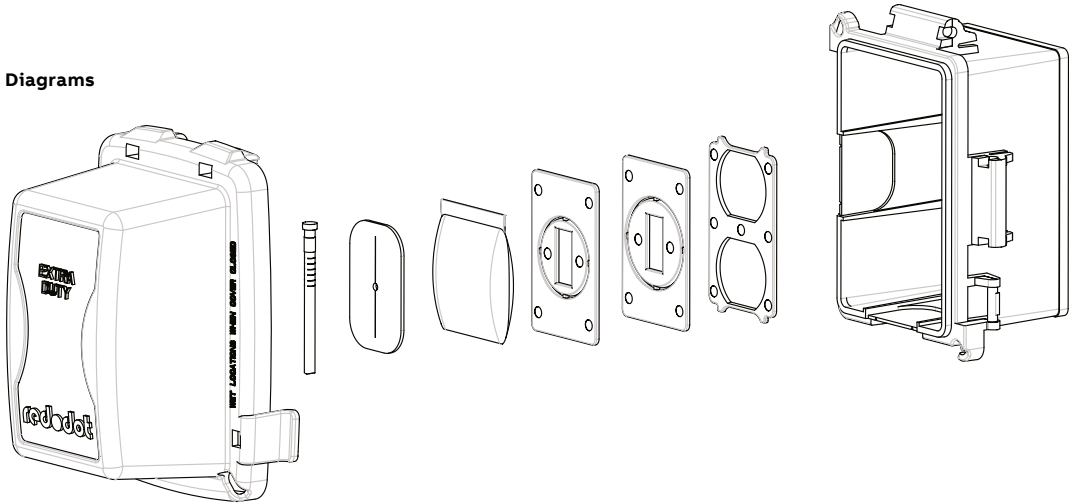

Red Dot Weatherproof nonmetallic covers

Code Keeper extra-duty nonmetallic weatherproof while-in-use covers

CKPM-C-CN

2CKPM-C-CN

One cover handles GFCI, single, duplex or switch configurations

Red Dot Code Keeper extra-duty nonmetallic weatherproof while-in-use covers make it easier than ever to comply with Canadian Electrical Code (CEC) requirements for receptacles in wet locations. Weatherproof covers are often subject to bumps and impact through everyday use, but this reinforced design withstands abuse, featuring a stainless steel hinge pin for rugged cover attachment that's great for high-traffic areas.

- Complies with CEC Rule 26-708(2) for extra-duty outlet box hoods – required in wet locations (area 1)
- Robust stainless steel hinge pin – ideal for high-traffic areas
- Available in single- and two-gang configurations with a variety of cover depths
- Accommodates numerous receptacle configurations and almost every common plug and cord size
- Keyhole mounts make it fast and easy to install – just loosen existing device screws and slide cover over
- Combination box or device-mounting design provides flexibility in installation
- Lockable for security, whether in use or not
- Ships with adapter plates and pre-mounted gaskets
- Unique wasp guard included to keep out unwanted pests

Red Dot nonmetallic covers

Code Keeper universal nonmetallic weatherproof while-in-use covers

Diagrams

Single-gang (CKPM) – dimensions

Two-gang (2CKPM) – dimensions

Single-gang base options
GFI, duplex, switch, up to 1 5/16" rounds