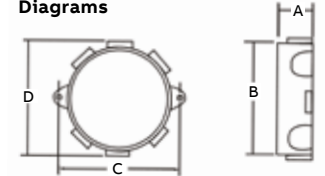

Note: Boxes are raintight when used with appropriate Red Dot covers.

4 1/8" Round extensions

Cat. no.	Colour	Hub size (in.)	Description	Std. ctn.
Four outlets, 4 1/8" diameter, 1 1/2" deep				
S130E-CN	Grey	1/2	4 Outlets	8
SE-48	Grey	3/4	4 Closure plugs, gasket and screws	5

Iberville and Red Dot Weatherproof metallic boxes

Round boxes, extensions and covers

CIC-8444 /
CIC-8448

CIC-8495

Cat. no.	Hub size (in.)		No. of lugs	No. of plugs	Description	A	B	C	D	Volume (cu. in.)	
	Side	Bottom				(in.)	(in.)	(in.)	(in.)		
Weatherproof junction box kits (cast aluminum)											
CIC-8444	4 x 1/2	1/2	2	4 x 1/2	Includes cover, gasket, plugs and mounting screws	1 5/8	3 15/16	5	4 5/16	17.3	
CIC-8446	4 x 3/4	1/2	2	3 x 3/4	Includes cover, gasket, plugs and mounting screws	1 5/8	3 15/16	5	4 5/16	17.3	
	4 x 3/4	1/2	2	1 x 1/2	Includes cover, gasket, plugs and mounting screws	1 5/8	3 15/16	5	4 5/16	17.3	
CIC-8448	4 x 1	1/2	2	3 x 1	Includes cover, gasket, plugs and mounting screws	1 5/8	3 15/16	5	4 5/16	17.3	
	4 x 1	1/2	2	1 x 1/2	Includes cover, gasket, plugs and mounting screws	1 5/8	3 15/16	5	4 5/16	17.3	
Outlet box 4 1/2 dia. (cast aluminum)											
CIC-8495	6 x 1/2	1/2	2	5 x 1/2		-	1 1/2	3 15/16	4 5/8	4 5/16	17.3

Diagrams

SS-B

CCRSB

Round blank covers

Cat. no.	Colour	Description	Std. ctn.
4 1/2" Diameter			
SS-B	Grey	Weatherproof cover with gasket and screws	15
5" Diameter			
CCRSB	White	Mounting holes 2 3/4" on center (not raintight)	50
CCRB	White	Mounting holes 3 1/2" on center (not raintight)	50