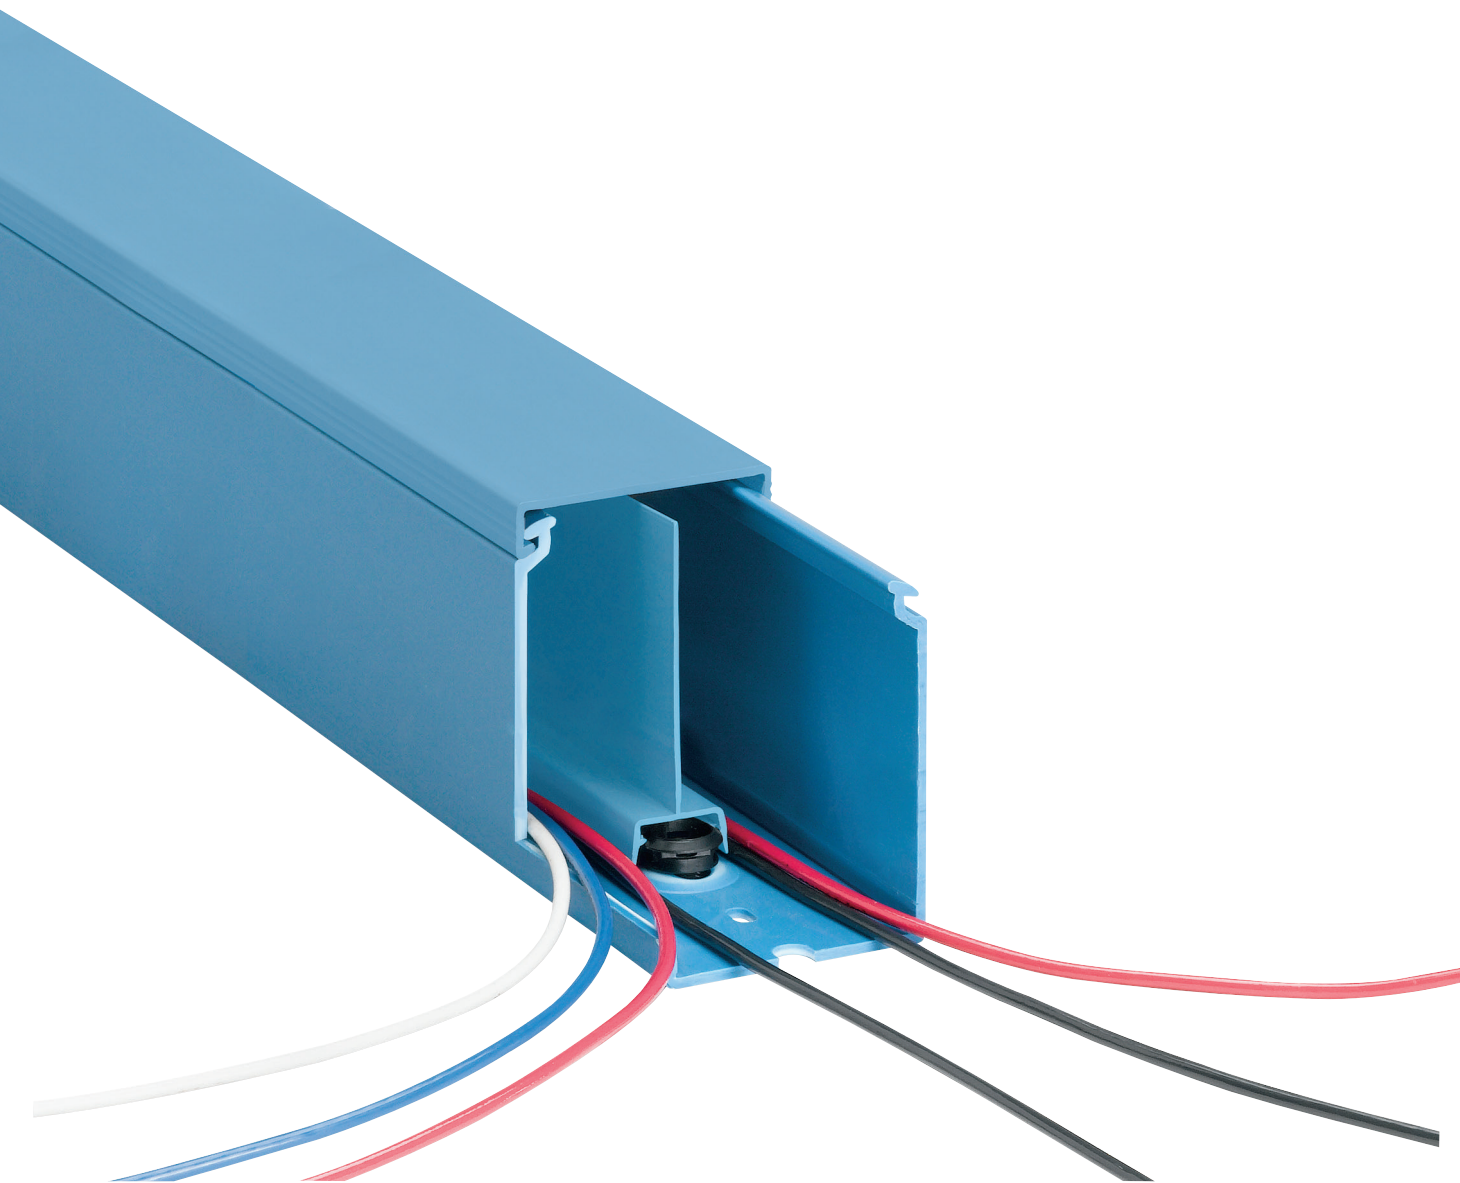

Solid wall wiring duct

A Flame-retardant PVC offers the protection you need.

Solid wall duct — PVC

- Engineered to restrict wire access
- Constructed of flame-retardant PVC
- Non-slip cover does not slide easily and resists vibration
- Cover attaches flush with sidewall for finished look
- Improved flush sidewall and cover style for greater wire capacity
- Base score line
- Integrated mounting holes — larger sizes include staggered holes for mounting flexibility (see page B-4 for illustration)
- Lead-free construction

[] = space for colour identifier:

- G = Grey
- W = White
- B = Black
- I = Intrinsic blue

- Standard lengths are 6 feet.
- + Catalogue number must be completed by adding suffix G for grey, W for white, I for intrinsic blue, B for black.
- Example: TYD75X1SPG6 is a 0.75" x 1" solid wall grey duct.
- To order duct without mounting holes, add suffix NM to catalogue number.
- Example: TYD75X1SPG6NM is a 0.75" x 1" solid wall grey duct with no mounting holes.
- To order adhesive-backed duct, add suffix A to catalogue number.
- Example: TYD75X1SPG6A is a 0.75" x 1" solid wall grey duct with adhesive backing. Shelf life for adhesive is 1 year.
- PVC vinyl duct is CSA certified, UL® Recognized and CE compliant.