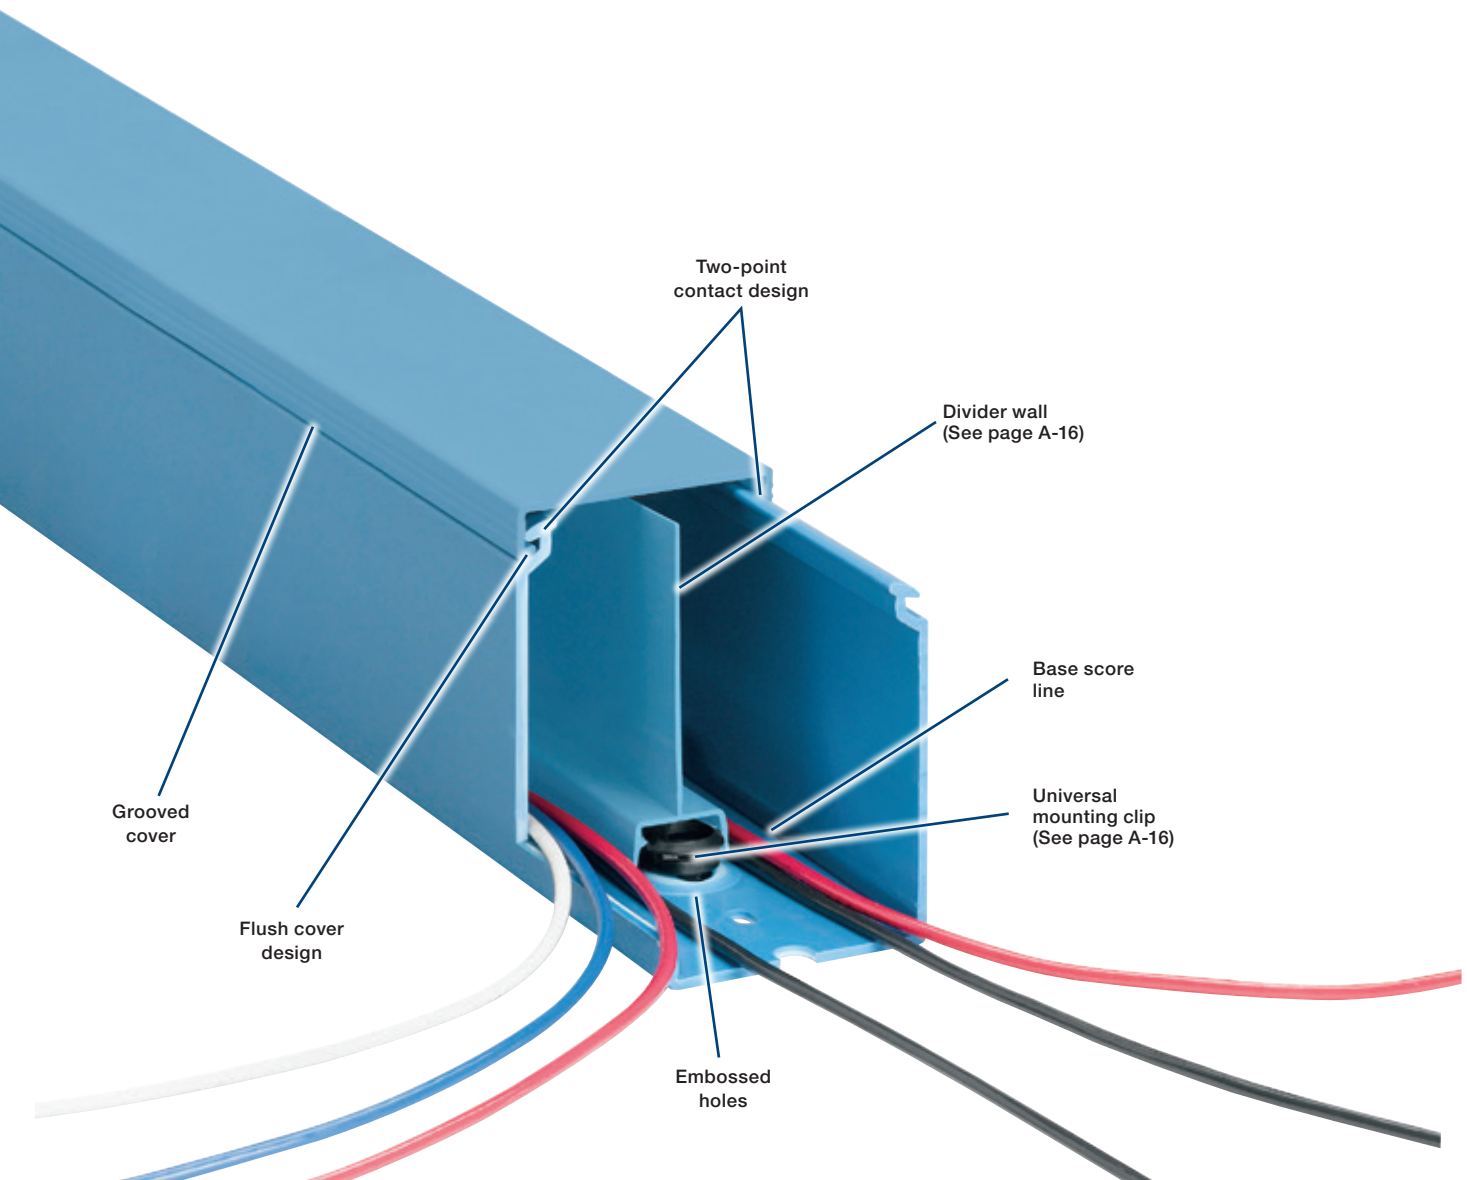

# Solid wall wiring duct

## A Flame-retardant PVC offers the protection you need.

### Solid wall duct — PVC

- Engineered to restrict wire access
- Constructed of flame-retardant PVC
- Non-slip cover does not slide easily and resists vibration
- Cover attaches flush with sidewall for finished look
- Improved flush sidewall and cover style for greater wire capacity
- Base score line
- Integrated mounting holes — larger sizes include staggered holes for mounting flexibility (see page B-4 for illustration)
- Lead-free construction

[ ] = space for colour identifier:

- G = Grey
- W = White
- B = Black
- I = Intrinsic blue

- Standard lengths are 6 feet.
- + Catalogue number must be completed by adding suffix G for grey, W for white, I for intrinsic blue, B for black.
- Example: TYD75X1SPG6 is a 0.75" x 1" solid wall grey duct.
- To order duct without mounting holes, add suffix NM to catalogue number.
- Example: TYD75X1SPG6NM is a 0.75" x 1" solid wall grey duct with no mounting holes.
- To order adhesive-backed duct, add suffix A to catalogue number.
- Example: TYD75X1SPG6A is a 0.75" x 1" solid wall grey duct with adhesive backing. Shelf life for adhesive is 1 year.
- PVC vinyl duct is CSA certified, UL® Recognized and CE compliant.