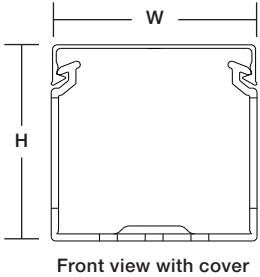

For a complete listing of solid wall dimensional details, see page B-4.

Bottom view