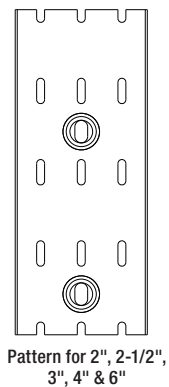

For a complete listing of solid wall dimensional details, see page B-4.

Bottom view