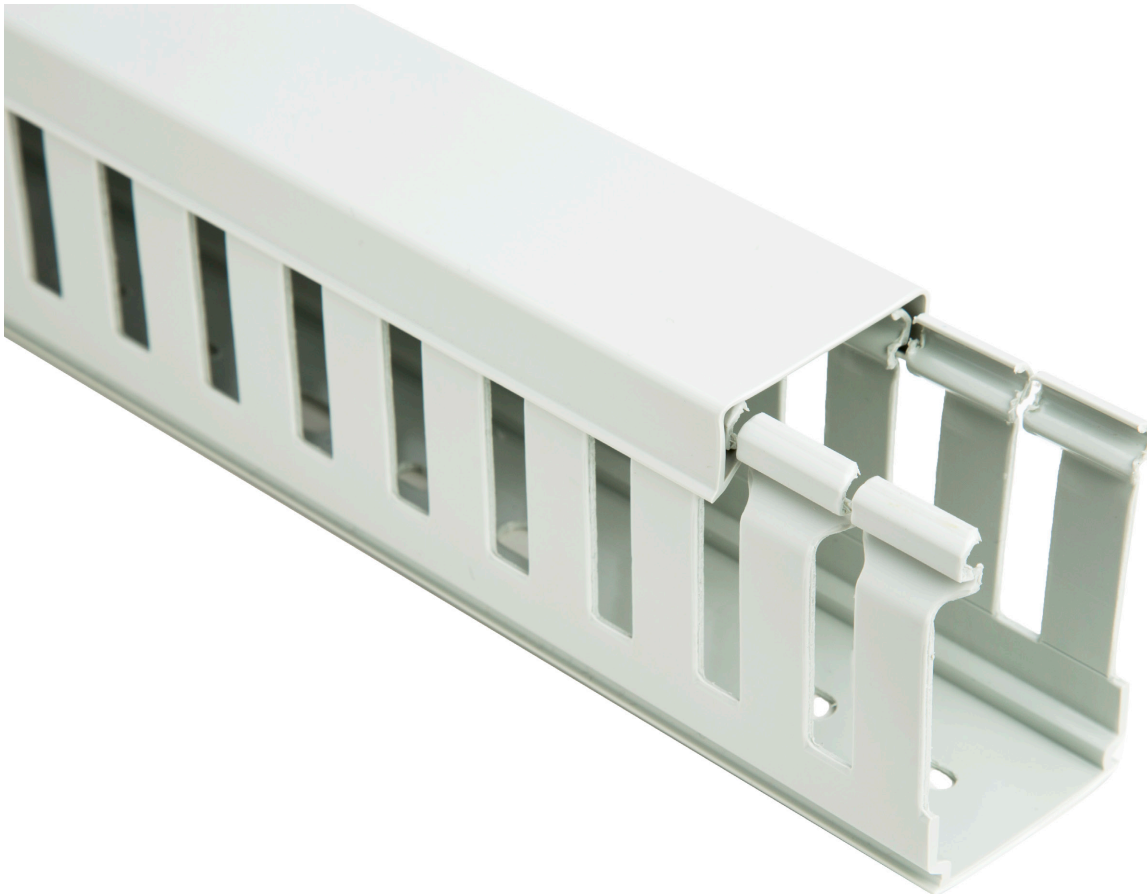

Metric halogen-free wide and narrow slot wiring duct

Metric halogen-free thermoplastic duct

With 8–12 / 4–6 mm slots

- Halogen-free thermoplastic in conformity with VDE 0472 standard Part 815: Br + Cl < 0.2 %, F < 0.1 %
- Toxic smoke index: 25.78 in conformity with NF
- X70-100 and NF F16-101 standards
- Opacity of smoke*:
 - Dm 352.2 (2 mm)
 - V0F4 475.8 (2 mm) in conformity with NF X10-702 standard (NF F16-101 reference)
- Based on the values obtained in the opacity and toxicity tests of smoke, the material belongs to class F2 (in conformity with NF F16-101 standard)
- DIN standard mounting holes enable use of the same duct for multiple applications
- Insulating, shock-resistant and self-extinguishing thermoplastic in conformity with UL94V-0 standard, resistant to abnormal heat and fire up to 850 °C (glow-wire test) in conformity with IEC 60695-2-1 standard
- Dimensional stability from -40 to +100 °C
- Standard length 2 m
- Colour RAL 7035 grey
- Conforms to EN 50085-2-3 standard
- Conforms to RoHS directive
- Certification: UL, cULus

* Reduced smoke opacity during the first 4 minutes of a fire facilitates evacuation from areas of risk.

Metric halogen-free wide slot wiring duct

For a complete listing of wide slot dimensional details, see page B-8.