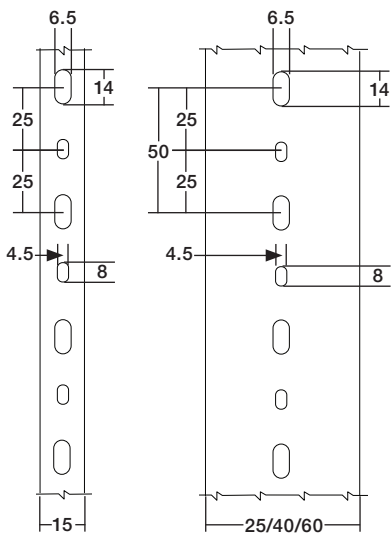

Narrow slot halogen-free and metric wiring duct dimensions

Trade size (mm)		Dimensions (mm)									
W		H	A	B	C	D	E	F	G	H	I
15	X	17	15	17	18.3	16.25	4	9.7	3.55	1.4	10
25	X	30	25	30	28.3	28.5	4	7.3	12	1.6	10
40	X	30	40	30	43.3	28.5	4	7.3	12	1.6	10
60	X	30	60	30	63.3	28.5	4	7.3	12	1.6	10
25	X	40	25	40	28.3	38.5	4	15.3	12	1.6	10
40	X	40	40	40	43.3	38.5	4	15.3	12	1.6	10
60	X	40	60	40	63.3	38.5	4	15.3	12	1.6	10
80	X	40	80	40	83.3	38.5	4	15.3	12	1.6	10
100	X	40	100	40	103.3	38.5	4	15.3	12	1.6	10
120	X	40	120	40	123.3	38.5	4	15.3	12	1.6	10
25	X	60	25	60	28.3	58.5	4	32.5	12	1.6	10
40	X	60	40	60	43.3	58.5	4	32.5	12	1.6	10
60	X	60	60	60	63.3	58.5	4	32.5	12	1.6	10
80	X	60	80	60	83.3	58.5	4	32.5	12	1.6	10
100	X	60	100	60	103.3	58.5	4	32.5	12	1.6	10
120	X	60	120	60	123.3	58.5	4	32.5	12	1.6	10
25	X	80	25	80	28.3	78	4	53	12	1.6	10
40	X	80	40	80	43.3	78	4	53	12	1.6	10
60	X	80	60	80	63.3	78	4	53	12	1.6	10
80	X	80	80	80	83.3	78	4	53	12	1.6	10
100	X	80	100	80	103.3	78	4	53	12	1.6	10
120	X	80	120	80	123.3	78	4	53	12	1.6	10