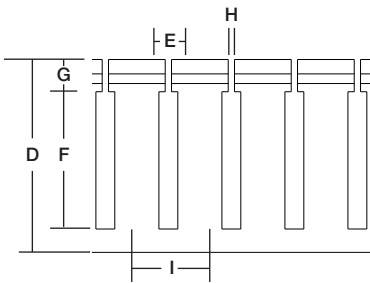

Wide slot PVC wiring duct dimensions