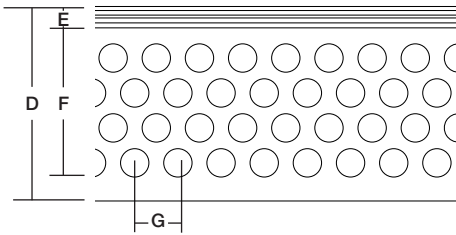

Round hole PVC wiring duct dimensions

1" x 2"