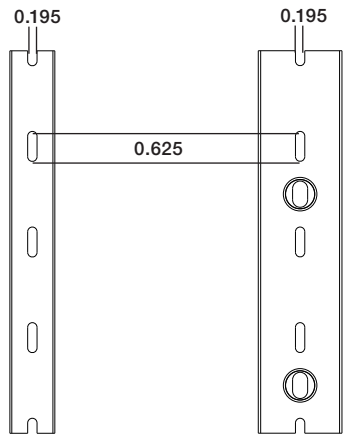

Wide slot PVC wiring duct dimensions

Pattern for 3/4" & 1"

Pattern for 1-1/2"