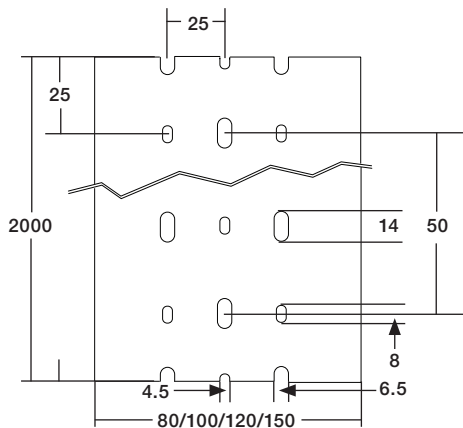

Narrow slot halogen-free and metric wiring duct dimensions

Trade size (mm)		Dimensions (mm)									
W		H	A	B	C	D	E	F	G	H	I
15	X	17	15	17	18.3	16.25	4	9.7	3.55	1.4	10
25	X	30	25	30	28.3	28.5	4	7.3	12	1.6	10
40	X	30	40	30	43.3	28.5	4	7.3	12	1.6	10
60	X	30	60	30	63.3	28.5	4	7.3	12	1.6	10
25	X	40	25	40	28.3	38.5	4	15.3	12	1.6	10
40	X	40	40	40	43.3	38.5	4	15.3	12	1.6	10
60	X	40	60	40	63.3	38.5	4	15.3	12	1.6	10
80	X	40	80	40	83.3	38.5	4	15.3	12	1.6	10
100	X	40	100	40	103.3	38.5	4	15.3	12	1.6	10
120	X	40	120	40	123.3	38.5	4	15.3	12	1.6	10
25	X	60	25	60	28.3	58.5	4	32.5	12	1.6	10
40	X	60	40	60	43.3	58.5	4	32.5	12	1.6	10
60	X	60	60	60	63.3	58.5	4	32.5	12	1.6	10
80	X	60	80	60	83.3	58.5	4	32.5	12	1.6	10
100	X	60	100	60	103.3	58.5	4	32.5	12	1.6	10
120	X	60	120	60	123.3	58.5	4	32.5	12	1.6	10
25	X	80	25	80	28.3	78	4	53	12	1.6	10
40	X	80	40	80	43.3	78	4	53	12	1.6	10
60	X	80	60	80	63.3	78	4	53	12	1.6	10
80	X	80	80	80	83.3	78	4	53	12	1.6	10
100	X	80	100	80	103.3	78	4	53	12	1.6	10
120	X	80	120	80	123.3	78	4	53	12	1.6	10