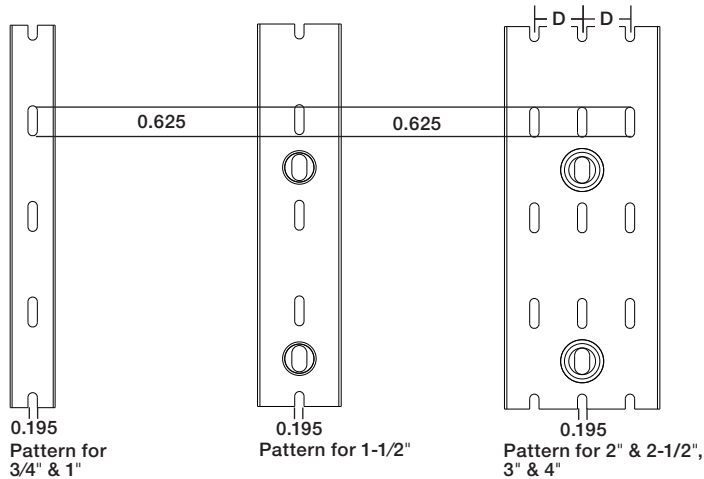

Dimensions shown are for reference only. For complete dimensional and mounting hole patterns, contact your local sales office.