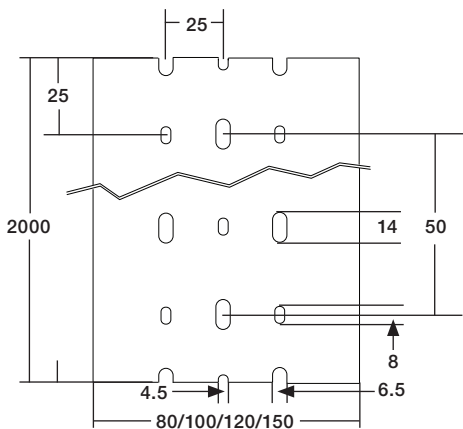

Narrow slot halogen-free and metric wiring duct dimensions

Trade size (mm)		Dimensions (mm)									
W	H	A	B	C	D	E	F	G	H	I	
15	X	17	15	17	18.3	16.25	4	9.7	3.55	1.4	10
25	X	30	25	30	28.3	28.5	4	7.3	12	1.6	10
40	X	30	40	30	43.3	28.5	4	7.3	12	1.6	10
60	X	30	60	30	63.3	28.5	4	7.3	12	1.6	10
25	X	40	25	40	28.3	38.5	4	15.3	12	1.6	10
40	X	40	40	40	43.3	38.5	4	15.3	12	1.6	10
60	X	40	60	40	63.3	38.5	4	15.3	12	1.6	10
80	X	40	80	40	83.3	38.5	4	15.3	12	1.6	10
100	X	40	100	40	103.3	38.5	4	15.3	12	1.6	10
120	X	40	120	40	123.3	38.5	4	15.3	12	1.6	10
25	X	60	25	60	28.3	58.5	4	32.5	12	1.6	10
40	X	60	40	60	43.3	58.5	4	32.5	12	1.6	10
60	X	60	60	60	63.3	58.5	4	32.5	12	1.6	10
80	X	60	80	60	83.3	58.5	4	32.5	12	1.6	10
100	X	60	100	60	103.3	58.5	4	32.5	12	1.6	10
120	X	60	120	60	123.3	58.5	4	32.5	12	1.6	10
25	X	80	25	80	28.3	78	4	53	12	1.6	10
40	X	80	40	80	43.3	78	4	53	12	1.6	10
60	X	80	60	80	63.3	78	4	53	12	1.6	10
80	X	80	80	80	83.3	78	4	53	12	1.6	10
100	X	80	100	80	103.3	78	4	53	12	1.6	10
120	X	80	120	80	123.3	78	4	53	12	1.6	10