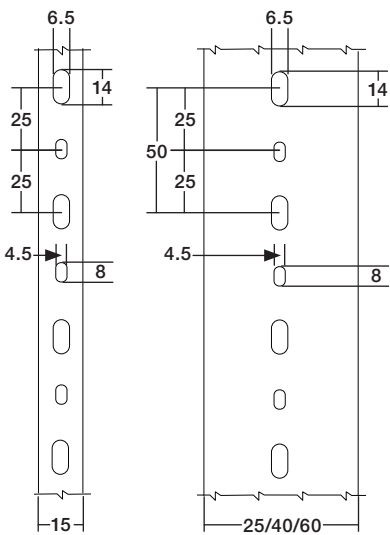

Narrow slot halogen-free and metric wiring duct dimensions

Trade size (mm)		Dimensions (mm)									
W	H	A	B	C	D	E	F	G	H	I	
15	X	17	15	17	18.3	16.25	4	9.7	3.55	1.4	10
25	X	30	25	30	28.3	28.5	4	7.3	12	1.6	10
40	X	30	40	30	43.3	28.5	4	7.3	12	1.6	10
60	X	30	60	30	63.3	28.5	4	7.3	12	1.6	10
25	X	40	25	40	28.3	38.5	4	15.3	12	1.6	10
40	X	40	40	40	43.3	38.5	4	15.3	12	1.6	10
60	X	40	60	40	63.3	38.5	4	15.3	12	1.6	10
80	X	40	80	40	83.3	38.5	4	15.3	12	1.6	10
100	X	40	100	40	103.3	38.5	4	15.3	12	1.6	10
120	X	40	120	40	123.3	38.5	4	15.3	12	1.6	10
25	X	60	25	60	28.3	58.5	4	32.5	12	1.6	10
40	X	60	40	60	43.3	58.5	4	32.5	12	1.6	10
60	X	60	60	60	63.3	58.5	4	32.5	12	1.6	10
80	X	60	80	60	83.3	58.5	4	32.5	12	1.6	10
100	X	60	100	60	103.3	58.5	4	32.5	12	1.6	10
120	X	60	120	60	123.3	58.5	4	32.5	12	1.6	10
25	X	80	25	80	28.3	78	4	53	12	1.6	10
40	X	80	40	80	43.3	78	4	53	12	1.6	10
60	X	80	60	80	63.3	78	4	53	12	1.6	10
80	X	80	80	80	83.3	78	4	53	12	1.6	10
100	X	80	100	80	103.3	78	4	53	12	1.6	10
120	X	80	120	80	123.3	78	4	53	12	1.6	10