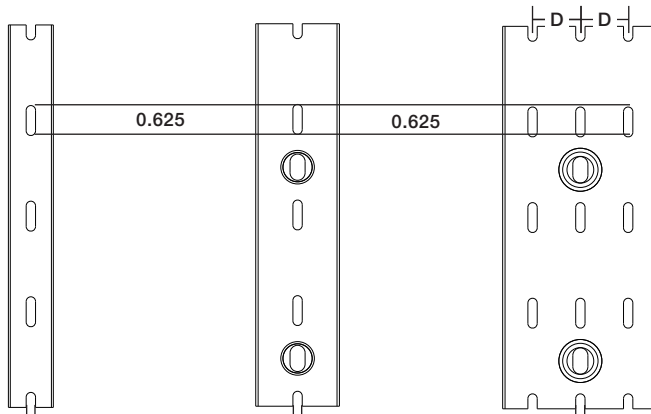

Dimensions shown are for reference only. For complete dimensional and mounting hole patterns, contact your local sales office.

Duct width	D
2"	.50"
2.5"	.75"
3"	1.00"
4"	1.50"

## Round hole PVC wiring duct dimensions

1" x 2"

2" x 3"

Trade size		Dimensions (inches)								Rows of holes
W	H	A	B	C	D	E	F	G		
1.00	x	1.50	1.25	1.60	1.25	1.50	0.27	1.23	0.67	2
1.00	x	2.00	1.25	2.10	1.25	2.01	0.28	1.73	0.67	2
1.00	x	3.00	1.25	3.05	1.25	2.99	0.32	2.68	0.67	4
1.00	x	4.00	1.25	4.37	1.25	4.32	0.32	4.00	0.67	6
1.50	x	1.00	1.75	1.14	1.75	1.03	0.26	0.77	0.67	2
1.50	x	1.50	1.75	1.60	1.75	1.50	0.27	1.23	0.67	2
1.50	x	2.00	1.75	2.10	1.75	2.01	0.29	1.73	0.67	2
1.50	x	3.00	1.75	3.05	1.75	2.99	0.34	2.65	0.67	4
1.50	x	4.00	1.75	4.37	1.75	4.32	0.32	4.00	0.67	6
2.00	x	1.50	2.25	1.70	2.25	1.52	0.29	1.23	0.67	2
2.00	x	2.00	2.25	2.19	2.25	2.03	0.30	1.73	0.67	2
2.00	x	3.00	2.25	3.14	2.25	3.00	0.33	2.68	0.67	4
2.00	x	4.00	2.25	4.46	2.25	4.33	0.33	4.00	0.67	6
3.00	x	2.00	3.25	2.19	3.25	2.08	0.35	1.73	0.67	2
3.00	x	3.00	3.25	3.14	3.25	3.06	0.38	2.68	0.67	4
3.00	x	4.00	3.25	4.46	3.25	4.39	0.39	4.00	0.67	6
4.00	x	1.50	4.25	1.70	4.25	1.57	0.34	1.23	0.67	2
4.00	x	2.00	4.25	2.19	4.25	2.08	0.35	1.73	0.67	2
4.00	x	3.00	4.25	3.14	4.25	3.06	0.38	2.68	0.67	4
4.00	x	4.00	4.25	4.46	4.25	4.39	0.39	4.00	0.67	6

Dimensions shown are for reference only. For complete dimensional and mounting hole patterns, contact your local sales office.

0.195  
Pattern for 3/4" & 1"

0.195  
Pattern for 1-1/2"

0.195  
Pattern for 2" & 2-1/2", 3" & 4"

# Dimensional information

**B**