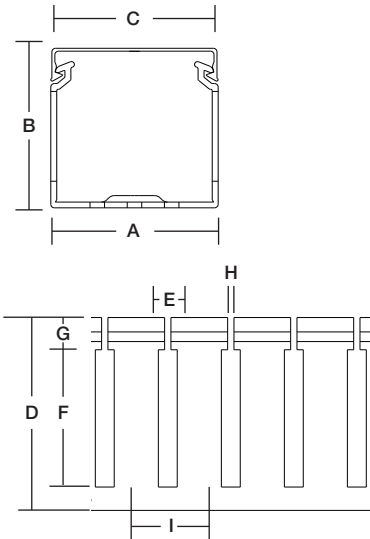

Wide slot PVC wiring duct dimensions

Pattern for 3/4" & 1"

Pattern for 1-1/2"