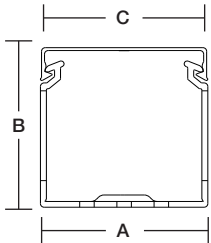

Round hole PVC wiring duct dimensions

1" x 2"