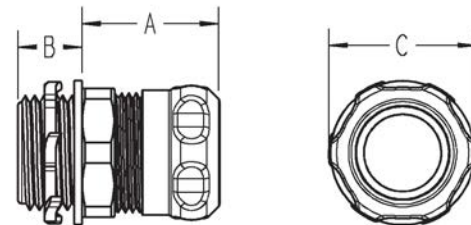

These reliable fittings and couplings are now available for all electric metallic tubing (EMT) sizes up to 4 in.

- Sealing ring ensures a raintight seal
- Distinctive design and blue-coloured gland nut enable easy visual inspection for conformance, even at a distance
- All-steel construction for durability and long service life
- Sharp teeth on locknut ensure solid bond and tight grip on enclosure surface

Specifications

Material: Steel body and steel locknut

Finish: Electro zinc plated

Liner (insulated fittings only): Nylon

Threads: Hub threads (NPS)

Sealing Gasket: Neoprene

Sealing Ring: Nylon

Use: Wet locations, concrete-tight

UL Listed Raintight (File E-16592)

UL514B / CSAC22.2-N°18.3

NEMA FB-1

NEMA 3R

Wet-location EMT compression fittings

Cat. No.	Hub Size (in.)	Dimensions (in.)			Std. Ctn.
		A	B	C	
Non-insulated					
CI5604-WL	½	1.22	0.47	1.14	100
CI5606-WL	¾	1.21	0.48	1.38	50
CI5608-WL	1	1.30	0.50	1.67	25
CI5610-WL	1-¼	1.50	0.60	2.06	25
CI5612-WL	1-½	1.53	0.65	2.27	20
CI5616-WL	2	1.67	0.73	2.77	10
CI5620-WL	2-½	2.77	0.87	3.65	5
CI5624-WL	3	2.75	0.87	4.30	5
CI5632-WL	4	3.12	0.92	5.23	5
Insulated					
CI5604-IT-WL	½	1.22	0.54	1.14	100
CI5606-IT-WL	¾	1.21	0.55	1.38	50
CI5608-IT-WL	1	1.30	0.57	1.67	25
CI5610-IT-WL	1-¼	1.50	0.69	2.06	25
CI5612-IT-WL	1-½	1.53	0.74	2.27	20
CI5616-IT-WL	2	1.67	0.82	2.77	10
CI5620-IT-WL	2-½	2.77	0.99	3.65	5
CI5624-IT-WL	3	2.75	0.99	4.30	5
CI5632-IT-WL	4	3.12	1.04	5.23	5

Wet-location EMT compression couplings

Cat. No.	Hub Size (in.)	Dimensions (in.)			Std. Ctn.
		A	B	C	
CI5704-WL	½	1.94	1.14	-	100
CI5706-WL	¾	2.09	1.38	-	50
CI5708-WL	1	2.31	1.67	-	25
CI5710-WL	1-¼	2.58	2.06	-	25
CI5712-WL	1-½	2.74	2.27	-	20
CI5716-WL	2	2.83	2.77	-	10
CI5720-WL	2-½	4.47	3.65	-	5
CI5724-WL	3	4.70	4.30	-	5
CI5732-WL	4	5.75	5.23	-	5