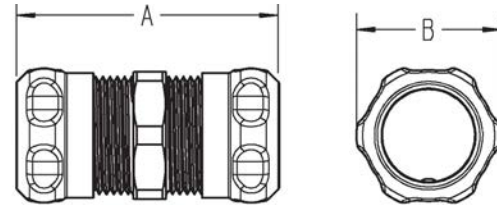

These reliable fittings and couplings are now available for all electric metallic tubing (EMT) sizes up to 4 in.

- Sealing ring ensures a raintight seal
- Distinctive design and blue-coloured gland nut enable easy visual inspection for conformance, even at a distance
- All-steel construction for durability and long service life
- Sharp teeth on locknut ensure solid bond and tight grip on enclosure surface

Specifications

Material: Steel body and steel locknut

Finish: Electro zinc plated

Liner (insulated fittings only): Nylon

Threads: Hub threads (NPS)

Sealing Gasket: Neoprene

Sealing Ring: Nylon

Use: Wet locations, concrete-tight

UL Listed Raintight (File E-16592)

UL514B / CSAC22.2-N°18.3

NEMA FB-1

NEMA 3R

Wet-location EMT compression fittings

Cat. No.	Hub Size (in.)	Dimensions (in.)			Std. Ctn.
		A	B	C	
Non-insulated					
CI5604-WL	½	1.22	0.47	1.14	100
CI5606-WL	¾	1.21	0.48	1.38	50
CI5608-WL	1	1.30	0.50	1.67	25
CI5610-WL	1-¼	1.50	0.60	2.06	25
CI5612-WL	1-½	1.53	0.65	2.27	20
CI5616-WL	2	1.67	0.73	2.77	10
CI5620-WL	2-½	2.77	0.87	3.65	5
CI5624-WL	3	2.75	0.87	4.30	5
CI5632-WL	4	3.12	0.92	5.23	5
Insulated					
CI5604-IT-WL	½	1.22	0.54	1.14	100
CI5606-IT-WL	¾	1.21	0.55	1.38	50
CI5608-IT-WL	1	1.30	0.57	1.67	25
CI5610-IT-WL	1-¼	1.50	0.69	2.06	25
CI5612-IT-WL	1-½	1.53	0.74	2.27	20
CI5616-IT-WL	2	1.67	0.82	2.77	10
CI5620-IT-WL	2-½	2.77	0.99	3.65	5
CI5624-IT-WL	3	2.75	0.99	4.30	5
CI5632-IT-WL	4	3.12	1.04	5.23	5

Wet-location EMT compression couplings

Cat. No.	Hub Size (in.)	Dimensions (in.)			Std. Ctn.
		A	B	C	
CI5704-WL	½	1.94	1.14	-	100
CI5706-WL	¾	2.09	1.38	-	50
CI5708-WL	1	2.31	1.67	-	25
CI5710-WL	1-¼	2.58	2.06	-	25
CI5712-WL	1-½	2.74	2.27	-	20
CI5716-WL	2	2.83	2.77	-	10
CI5720-WL	2-½	4.47	3.65	-	5
CI5724-WL	3	4.70	4.30	-	5
CI5732-WL	4	5.75	5.23	-	5