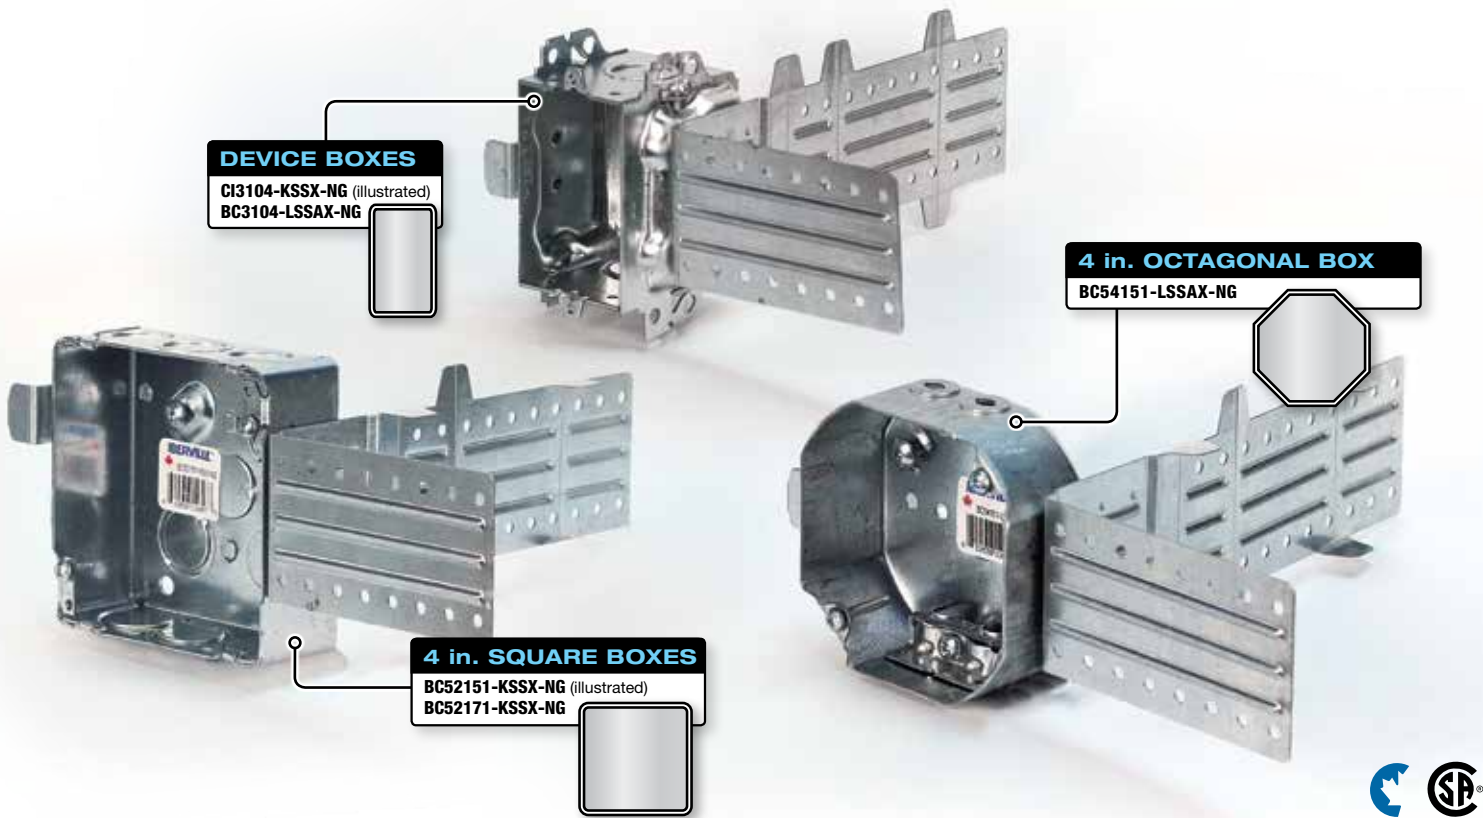

New generation steel stud boxes

Introducing
Iberville® SSX-NG Series
boxes with heavy-duty,
integrated adjustable
brackets.

The latest generation of steel stud boxes, Iberville® SSX-NG Series boxes have an integrated, heavy-duty adjustable bracket that provides solid support even up to 3-1/2 inches away from steel studs.

- Support boxes solidly between steel studs – no need to build additional support
- Install boxes on either side of steel studs
- For use with nonmetallic sheathed and armoured cable
- Brackets adjust easily to accommodate steel studs from 2-1/2 in. to 6 in.
- Five models available: CI3104-KSSX-NG, BC3104-LSSAX-NG, BC52151-KSSX-NG, BC52171-KSSX-NG, BC54151-LSSAX-NG
- CSA Certified
- Designed and manufactured in Canada

Strong, heavy-duty construction

Adjust to steel studs from 2-1/2 in. to 6 in.

Fast, easy installation

Thomas & Betts. Your best connection for innovative solutions.

A
Bend the mounting bracket to the right stud size using built-in guides. Install on either side of the stud.

B
When box supported on stud, align box and attach bracket firmly with steel screws to front and rear.

C
Box can be positioned up to 3-1/2 in. away from steel stud.

CAT. NO.	DESCRIPTION	VOLUME (CU. IN.)	FEATURES	KNOCKOUTS				PRYOUTS SIDES
				1/2 in. sides	1/2 in. bottom	3/4 in. sides	3/4 in. bottom	
CI3104-KSSX-NG*	Device Box - 2-1/2 in. Deep - Gangable - 3 in. x 2 in.	16.0	—	2	2	2	—	—
BC3104-LSSAX-NG*	Device Box - 2-1/2 in. Deep - Gangable - 3 in. x 2 in.	16.0	Loomex/BX	—	—	—	—	4
BC52151-KSSX-NG*	4 in. Square Box - 1-1/2 in. Deep	21.0	—	7	4	3	2	—
BC52171-KSSX-NG*	4 in. Square Box - 2-1/8 in. Deep	30.0	—	7	4	3	2	—
BC54151-LSSAX-NG*	4 in. Octagonal Box - 1-1/2 in. Deep	15.0	Loomex/BX	—	1	—	—	4