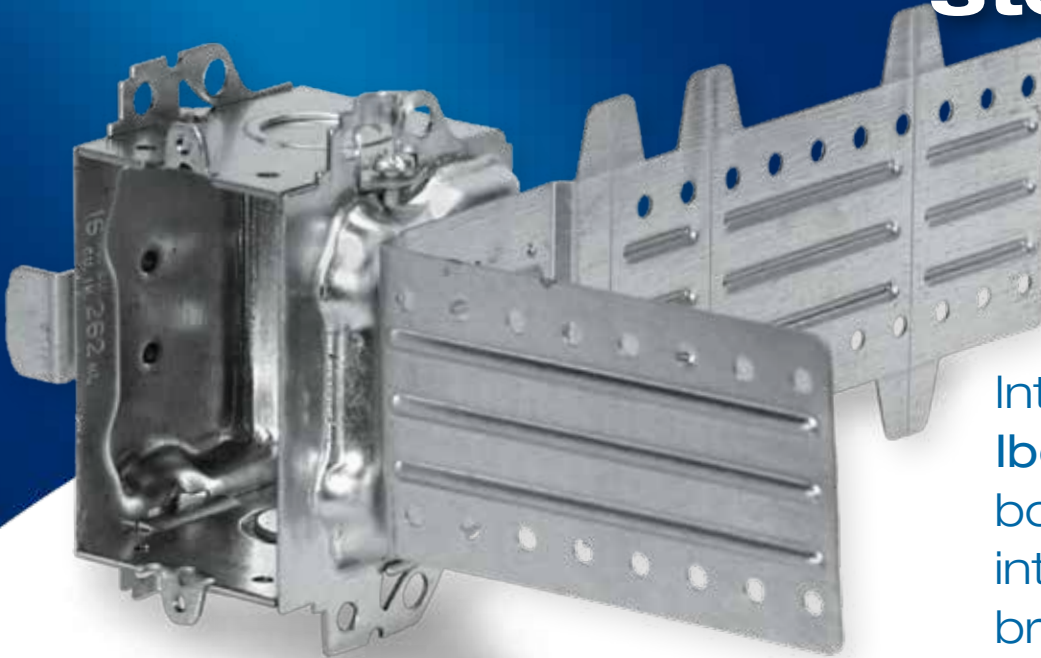

New generation steel stud boxes

Introducing
Iberville® SSX-NG Series
boxes with heavy-duty,
integrated adjustable
brackets.

The latest generation of steel stud boxes, Iberville® SSX-NG Series boxes have an integrated, heavy-duty adjustable bracket that provides solid support even up to 3-1/2 inches away from steel studs.

- Support boxes solidly between steel studs – no need to build additional support
- Install boxes on either side of steel studs
- For use with nonmetallic sheathed and armoured cable
- Brackets adjust easily to accommodate steel studs from 2-1/2 in. to 6 in.
- Five models available: CI3104-KSSX-NG, BC3104-LSSAX-NG, BC52151-KSSX-NG, BC52171-KSSX-NG, BC54151-LSSAX-NG
- CSA Certified
- Designed and manufactured in Canada

Strong, heavy-duty construction

Adjust to steel studs from 2-1/2 in. to 6 in.

Fast, easy installation

Thomas & Betts. Your best connection for innovative solutions.

A
Bend the mounting bracket to the right stud size using built-in guides. Install on either side of the stud.

B
When box supported on stud, align box and attach bracket firmly with steel screws to front and rear.

C
Box can be positioned up to 3-1/2 in. away from steel stud.

CAT. NO.	DESCRIPTION	VOLUME (CU. IN.)	FEATURES	KNOCKOUTS				PRYOUTS SIDES
				1/2 in. sides	1/2 in. bottom	3/4 in. sides	3/4 in. bottom	
CI3104-KSSX-NG*	Device Box - 2-1/2 in. Deep - Gangable - 3 in. x 2 in.	16.0	—	2	2	2	—	—
BC3104-LSSAX-NG*	Device Box - 2-1/2 in. Deep - Gangable - 3 in. x 2 in.	16.0	Loomex/BX	—	—	—	—	4
BC52151-KSSX-NG*	4 in. Square Box - 1-1/2 in. Deep	21.0	—	7	4	3	2	—
BC52171-KSSX-NG*	4 in. Square Box - 2-1/8 in. Deep	30.0	—	7	4	3	2	—
BC54151-LSSAX-NG*	4 in. Octagonal Box - 1-1/2 in. Deep	15.0	Loomex/BX	—	1	—	—	4